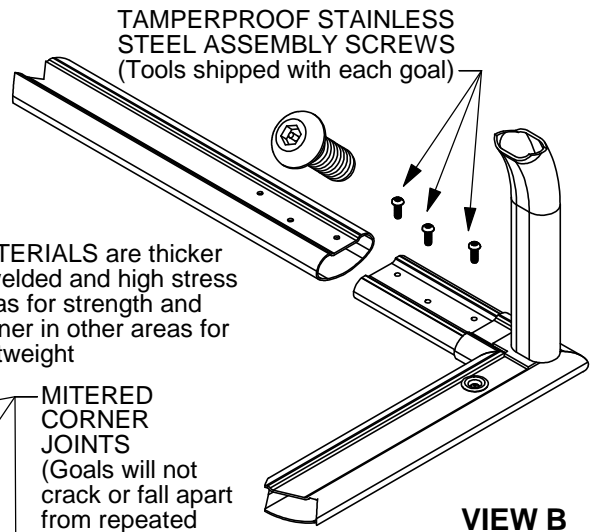

MODEL	W	H	D	T	Wht.
DM-2400	24' 0"	8' 0"	8' 4"	4'	180 lbs.
DM-2100	21' 0"	7' 0"	7' 4"	4'	167 lbs.
DM-1800	18' 6"	6' 6"	7' 0"	3'	147 lbs.
DM-1600	16' 5"	6' 7"	7' 0"	3'	141 lbs.
DM1200	12' 0"	6' 6"	7' 0"	3'	127 lbs.

DEEP NET RACKS ADD STABILITY. (Goals won't tip over - Ground anchors supplied as standard equipment.)

**ENGINEERED MATERIALS
DESIGNED BY SCOREMASTER
SPECIFICALLY FOR GOAL CONSTRUCTION**

BRIGHT ALUMINUM FINISH IS STANDARD WHITE POWDER COAT PAINT AND NETS ARE OPTIONAL. GOALS ARE SHIPPED KNOCKED DOWN IN FOUR PARTS AND CAN BE EASILY ASSEMBLED BY 2 PEOPLE IN MINUTES.

GOALS EXCEED ALL INTERNATIONAL SAFETY AND GAME STANDARDS - 5 YEAR WARRANTY
1 GOAL SET = 2 GOAL ENDS.

ROUNDED EDGES AND SMOOTH CORNERS

SCOREMASTER

1-888-726-7627 www.scoremaster.com

DM1200-2400 Series
Permanent or Movable Soccer Goals