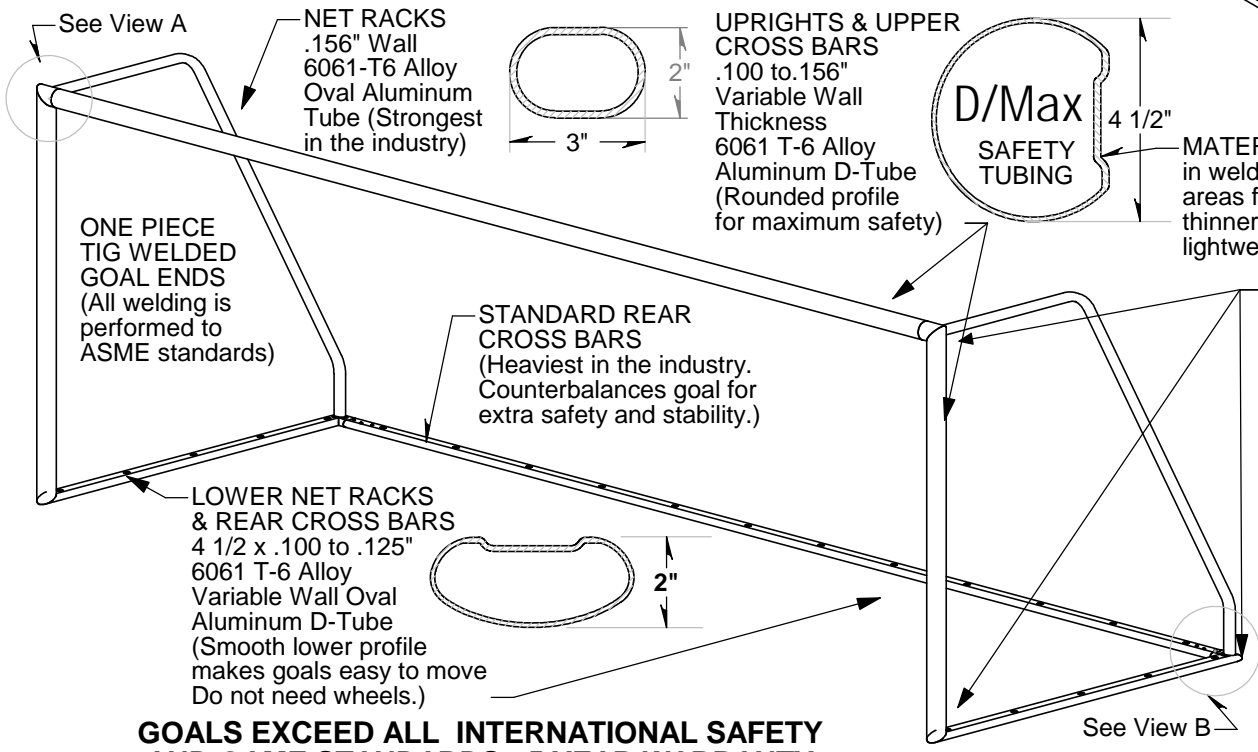

MODEL	W	H	D	T	Wht.
DM-2400	24' 0"	8' 0"	8' 4"	4'	180 lbs.
DM-2100	21' 0"	7' 0"	7' 4"	4'	167 lbs.
DM-1800	18' 6"	6' 6"	7' 0"	3'	147 lbs.
DM-1600	16' 5"	6' 7"	7' 0"	3'	141 lbs.
DM1200	12' 0"	6' 6"	7' 0"	3'	127 lbs.

DEEP NET RACKS ADD STABILITY. (Goals won't tip over - Ground anchors supplied as standard equipment.)

**ENGINEERED MATERIALS
DESIGNED BY SCOREMASTER
SPECIFICALLY FOR GOAL CONSTRUCTION**

BRIGHT ALUMINUM FINISH IS STANDARD WHITE POWDER COAT PAINT AND NETS ARE OPTIONAL. GOALS ARE SHIPPED KNOCKED DOWN IN FOUR PARTS AND CAN BE EASILY ASSEMBLED BY 2 PEOPLE IN MINUTES.

GOALS EXCEED ALL INTERNATIONAL SAFETY AND GAME STANDARDS - 5 YEAR WARRANTY
1 GOAL SET = 2 GOAL ENDS.

ROUNDED EDGES AND SMOOTH CORNERS

SCOREMASTER

1-888-726-7627 www.scoremaster.com

DM1200-2400 Series
Permanent or Movable Soccer Goals